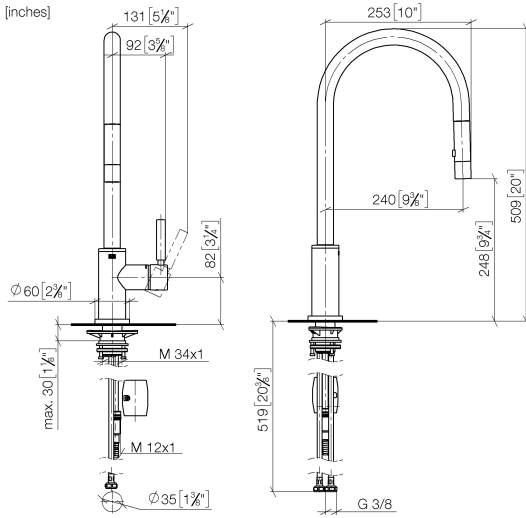

**TARA Single-lever mixer Pull-down with spray function - Brushed Durabron (23kt Gold)**

TARA

33 870 888

- 240mm projection
- pivotable spout 360°
- Optional swivel limiter available with swivel limiter set 12 823 970 90
- laminar and spray flow
- 1800 mm metal shower hose
- sprayface with anti-scaling system
- max. flow 10.4 l/min at 3 bar flow pressure
- lead-free
- This product can help a building meet the requirements of Green Building Rating Systems, e.g. LEED®, BREEAM®, DGNB

**Dispenser with rosette - Brushed Durabron (23kt Gold)** 82 444 970-28

33 870 888

mm [inches]

1:5

**Flow rate chart**

**Certificates**

LGA\_38636.

Belgaqua\_24-005-  
27\_3.

### Spare parts list

No.	Item Number	Name	Quantity used	Delivery time
1	90 12 11 148 00-28	shower	1	20
2	04 30 02 120 00-85	hose	1	30
3	90 28 22 304 00-28	spout	1	20
4	09 28 10 160 90	ring	2	2
5	09 18 40 186 90	sleeve	1	2
6	90 15 05 064 05 90	cartridge	1	2
7	09 14 10 190 90	seal	1	2
8	09 28 30 030-28	cover	1	20
9	90 20 66 027 00-28	handle	1	20
10	09 14 10 036 90	seal	1	2
11	90 27 22 047 00-28	rosette	1	-
Spare part can no longer be ordered, please order the replacement item				
12	09 14 10 050 90	seal	1	2
13	04 30 11 040 00 90	fixing set	1	2
14	09 20 93 056 90	insert	1	2
15	04 30 04 101 00 90	hose	2	2
16	04 28 20 067 00 90	pipe	1	2
17	90 24 03 253 00 90	adaptor	1	2
18	04 21 50 010 00 90	accessories	1	2