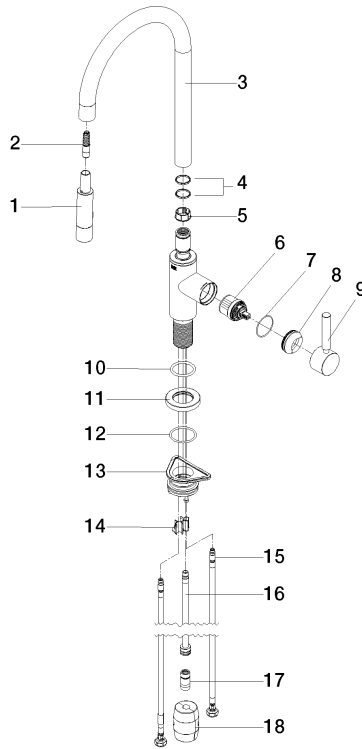

**TARA Single-lever mixer Pull-down with spray function - Brushed Durabron (23kt Gold)**

TARA

33 870 888

- 240mm projection
- pivotable spout 360°
- Optional swivel limiter available with swivel limiter set 12 823 970 90
- laminar and spray flow
- 1800 mm metal shower hose
- sprayface with anti-scaling system
- max. flow 10.4 l/min at 3 bar flow pressure
- lead-free
- This product can help a building meet the requirements of Green Building Rating Systems, e.g. LEED®, BREEAM®, DGNB

**Dispenser with rosette - Brushed Durabron (23kt Gold)** 82 444 970-28

33 870 888

mm [inches]

1:5

**Flow rate chart**

**Certificates**

LGA\_38636.

Belgaqua\_24-005-  
27\_3.

### Spare parts list

No.	Item Number	Name	Quantity used	Delivery time
1	90 12 11 148 00-28	shower	1	20
2	04 30 02 120 00-85	hose	1	30
3	90 28 22 304 00-28	spout	1	20
4	09 28 10 160 90	ring	2	2
5	09 18 40 186 90	sleeve	1	2
6	90 15 05 064 05 90	cartridge	1	2
7	09 14 10 190 90	seal	1	2
8	09 28 30 030-28	cover	1	20
9	90 20 66 027 00-28	handle	1	20
10	09 14 10 036 90	seal	1	2
11	90 27 22 047 00-28	rosette	1	-
Spare part can no longer be ordered, please order the replacement item				
12	09 14 10 050 90	seal	1	2
13	04 30 11 040 00 90	fixing set	1	2
14	09 20 93 056 90	insert	1	2
15	04 30 04 101 00 90	hose	2	2
16	04 28 20 067 00 90	pipe	1	2
17	90 24 03 253 00 90	adaptor	1	2
18	04 21 50 010 00 90	accessories	1	2